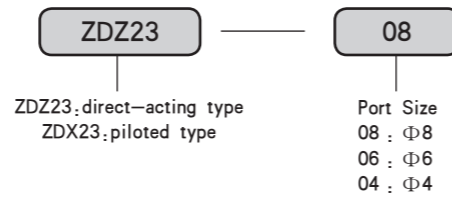

● Ordering Code