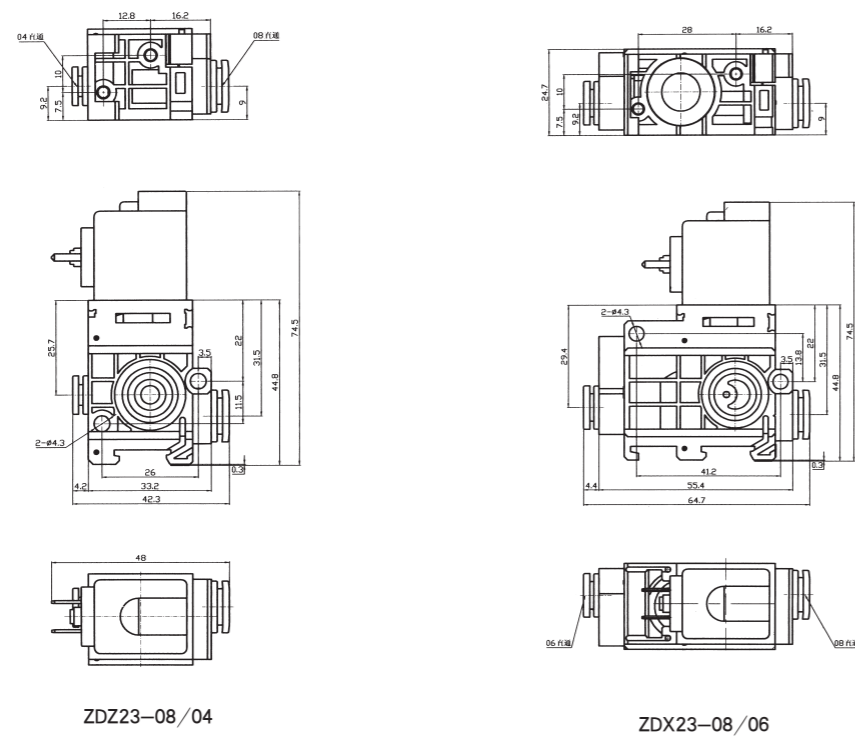

● Ordering Code

II

■ Solenoid specifications

Item Specification	Nominal diameter	Applicable medium	Applicable pressure range	Reversing time	Medium temperature	Durability	Power
ZDZ23-08/04	ø1.2	Air	0 ~ 0.8MPa	≤ 20ms	-5 ~ 60°C	≥ 5 million times	2W
ZDX23-08/06	ø6	Air	0.15 ~ 0.8MPa	≤ 20ms	-5 ~ 60°C	≥ 5 million times	2W

■ Figure Dimension

II

■ Figure Dimension